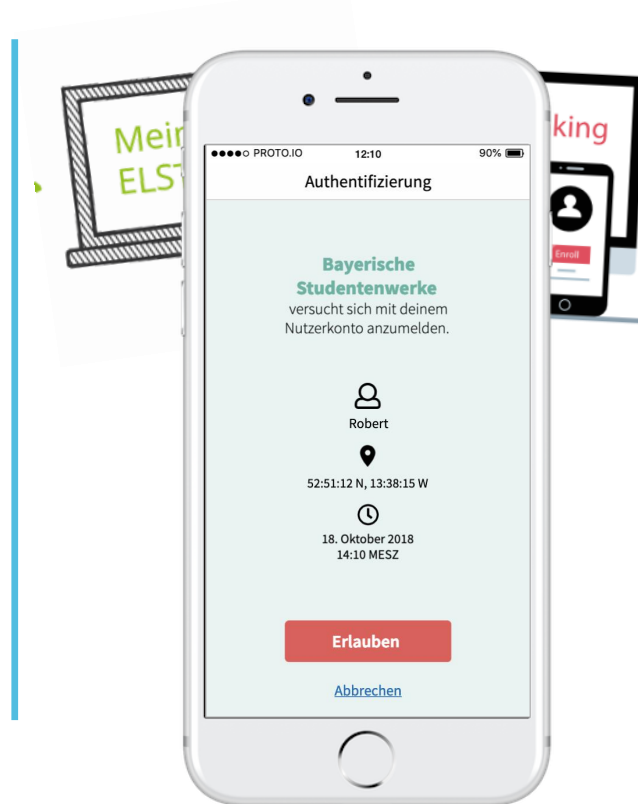

Authentifizierung als Kernkomponente

normal

A screenshot of a login form on a light gray background. At the top center is a green circular icon containing an envelope. Below it, the text reads "Anmelden mit E-Mail-Adresse und Kennwort". There are two white input fields: the first contains the email address "andrejsafundzic0@gmail.com" and the second contains a series of dots representing a password. Both fields have small "x" icons on the right. At the bottom, there is a green button with the text "Mit E-Mail-Adresse anmelden".

substanziell

hoch

A screenshot of a login screen on a light gray background. At the top center is a green circular icon containing a square with a circular arrow. Below it, the text reads "Anmelden mit der Online-Ausweisfunktion". Underneath, it says "Die Online-Ausweisfunktion Ihres Personalausweises muss freigeschaltet sein." At the bottom, there is a green button with the text "Mit Ihrem Personalausweis anmelden".