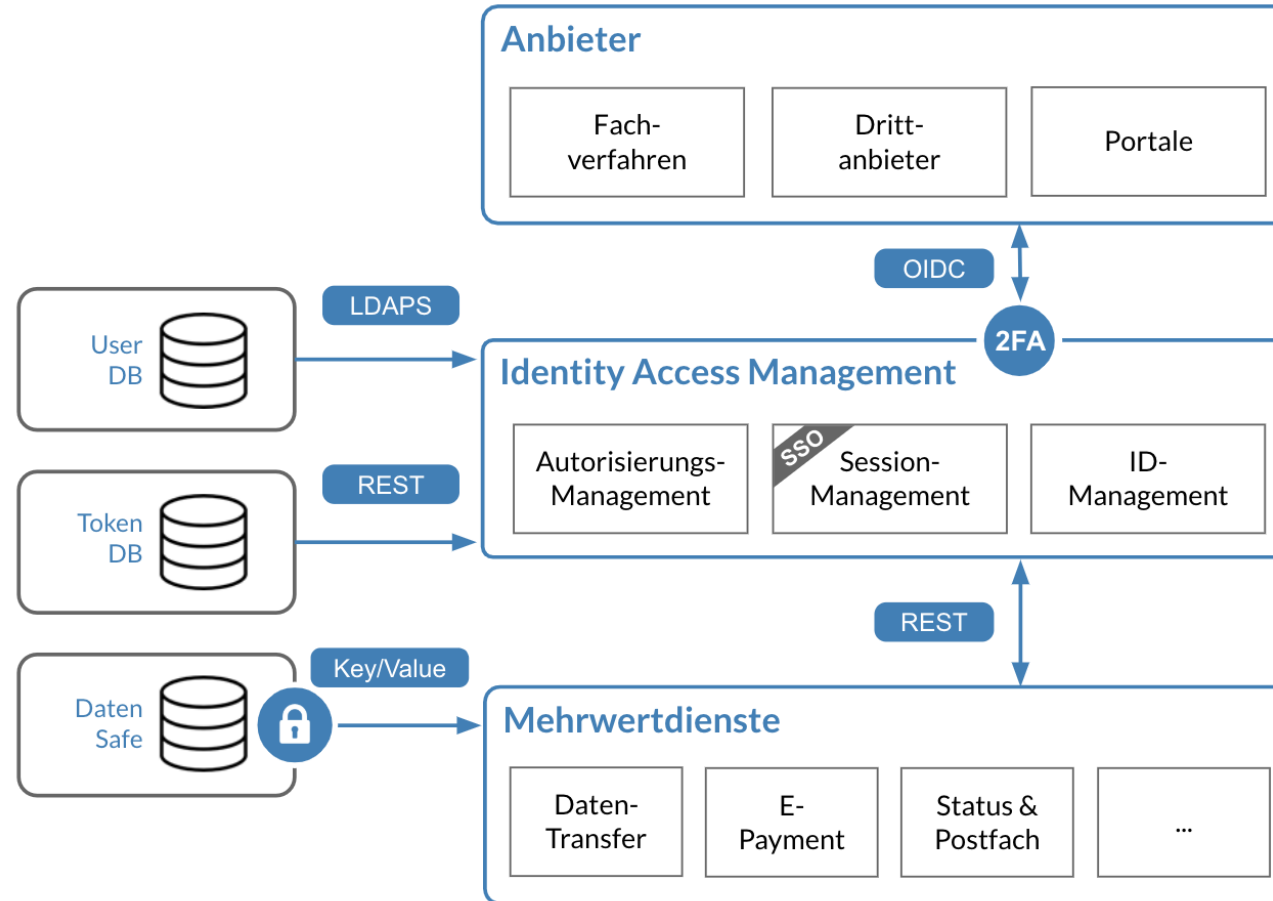

Authentifizierung als Kernkomponente

normal

A screenshot of a login form on a light gray background. At the top center is a green circular icon containing an envelope. Below it, the text reads "Anmelden mit E-Mail-Adresse und Kennwort". There are two white input fields: the first contains the email address "andrejsafundzic0@gmail.com" and the second contains a series of dots representing a password. Both fields have small "x" icons on the right. At the bottom, there is a green button with the text "Mit E-Mail-Adresse anmelden".

substanziell

hoch

A screenshot of a login screen on a light gray background. At the top center is a green circular icon containing a square with a circular arrow. Below it, the text reads "Anmelden mit der Online-Ausweisfunktion". Underneath, it says "Die Online-Ausweisfunktion Ihres Personalausweises muss freigeschaltet sein." At the bottom, there is a green button with the text "Mit Ihrem Personalausweis anmelden".

Architektur

Plug & Play Plattform